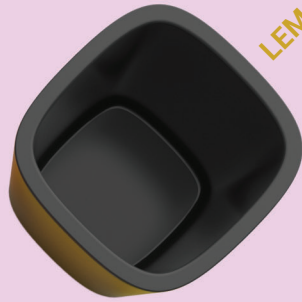

SUNSET ORANGE

STRAWBERRY RED

SUNSET ORANGE

CAPRI BLUE

SUNSET ORANGE

LEMON YELLOW

OCEAN BLUE
CAPRI BLUE
OCEAN BLUE
CAPRI BLUE

SUNSET ORANGE

LEMON YELLOW

STRAWBERRY RED

LIME GREEN

CLARET VIOLET

BRONZE

CLARET VIOLET

STRAWBERRY RED

LIME GREEN