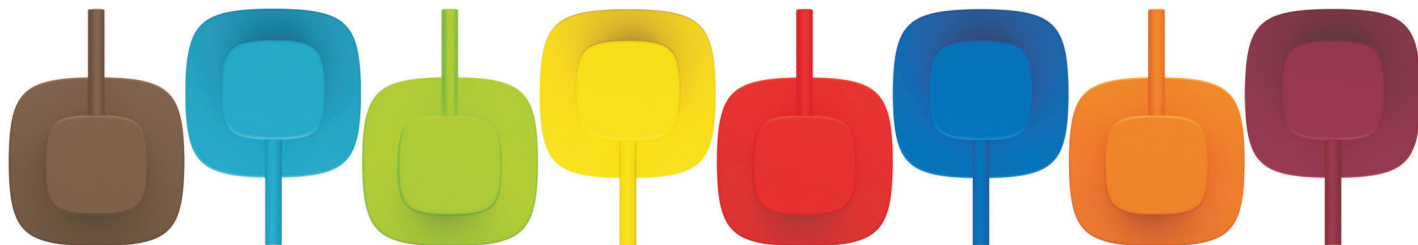

BRONZE

LEMON YELLOW

BRONZE

LIME GREEN

OCEAN BLUE

CAPRI BLUE

CLARET VIOLET

SUNSET ORANGE

STRAWBERRY RED

B3040

Porta sapone
d'appoggio
Standing soap dish holder

B3041

Porta bicchiere
d'appoggio
Standing glass holder

B9341

Spandisapone
(L 0,30) d'appoggio
Standing soap dispenser

Ne facciamo di tutti i colori.

We are up to all sorts of things ... and colors.

**LEMON
YELLOW**
RAL 1018

**SUNSET
ORANGE**
RAL 2003

**STRAWBERRY
RED**
RAL 3018

**CLARET
VIOLET**
RAL 4004

**CAPRI
BLUE**
RAL 5005

**OCEAN
BLUE**
RAL 5014

**LIME
GREEN**
RAL 6018